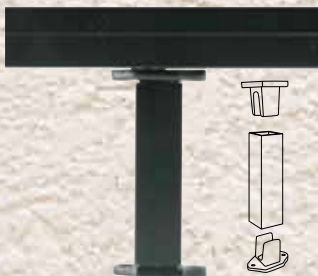

Gates & Hardware

18" & 24" Gate Drop Pin Latch

Optional Gate Handle
approx. 5" high

Drop Pin Plate

Regular Multi-Adjust Hinge
Available in regular or heavy duty
approx. 3¾" high

Self-Closing Gate Hinges
Available in regular or heavy duty
approx. 3¾" high

Lockable Gate Latch
approx. 6" high

Optional Kit
External Access Kit
Lockable Push-Button operates latch
from outside the fence.

Brackets

BRACKETS AND ACCESSORIES

Brackets are available for not only straight and 32° to 36° step sections, but 45° corners, 22½° angle, swivel mounts and unusual step installations as well.

Straight Top & Bottom Brackets
set of 4 (2 each)

32° to 36° Step Top & Bottom Brackets
set of 4 (2 each)

22½° Top & Bottom Brackets
set of 4 (2 each)

45° Top & Bottom Bracket Adaptors
set of 4 (2 each)

Round Column Adaptor Kit
for 6"-8" round columns. Used with brackets that are supplied with sections.