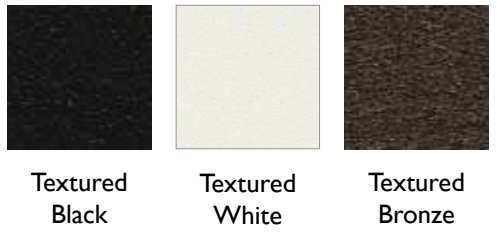

Lifetime
Warranty

INTRODUCING A NEW
ALUMINUM RAILING SYSTEM

Aluminum Railing Systems

Secondary Handrail

Strong, stylish and built to last.
 Made entirely in the U.S.A.

Baluster Options

Standard Colors

Special Order Colors