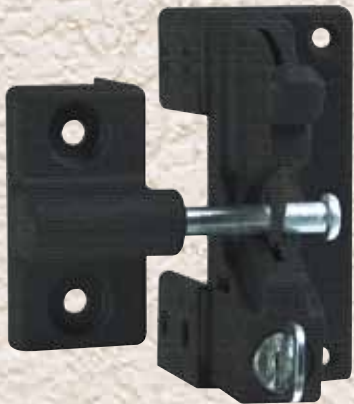

Cross Over Adapter
Enables standard toprail to be installed on top of newel posts.
Available in 3¼" and 2½" sizes.

Solar Light or Low Voltage Light
2½" or 4"
Black or Bronze or White

Post Cap Options

Newel Posts and Side Mount Brackets
Available in 2½", 3¼" and 4" posts.

Gates & Hardware

18" & 24" Gate Drop Pin Latch

Optional Gate Handle
approx. 5" high

Drop Pin Plate

Regular Multi-Adjust Hinge
Available in regular or heavy duty
approx. 3¾" high

Self-Closing Gate Hinges
Available in regular or heavy duty
approx. 3¾" high

Lockable Gate Latch
approx. 6" high

Optional Kit
External Access Kit
Lockable Push-Button operates latch
from outside the fence.

Brackets

BRACKETS AND ACCESSORIES

Brackets are available for not only straight and 32° to 36° step sections, but 45° corners, 22½° angle, swivel mounts and unusual step installations as well.