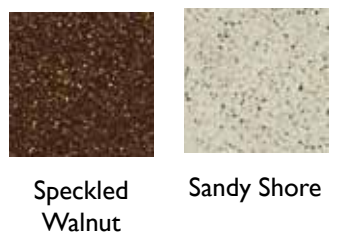

Lifetime
Warranty

INTRODUCING A NEW
ALUMINUM RAILING SYSTEM

Aluminum Railing Systems

Secondary Handrail

Strong, stylish and built to last.
 Made entirely in the U.S.A.

Baluster Options

Standard Colors

Special Order Colors