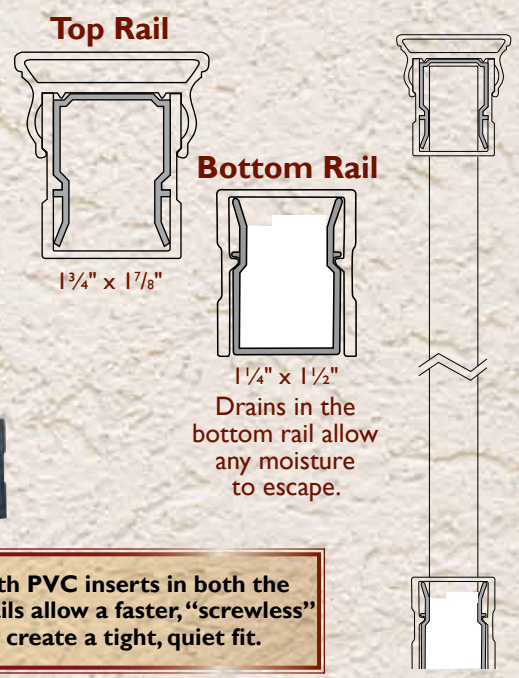

Design Accessories

- for 3/4" balusters.
- Mounting screws included
 - Available in all standard colors
 - Cast aluminum
 - Powder coated

Available in all standard colors

Railing Profiles

Unique full length PVC inserts in both the top and bottom rails allow a faster, "screwless" assembly and create a tight, quiet fit.