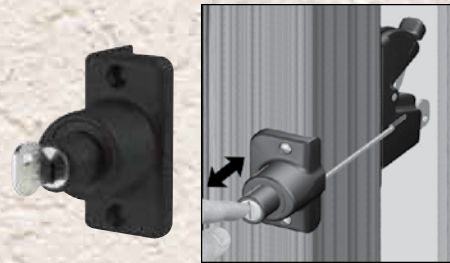

Gates & Hardware

18" & 24" Gate Drop Pin Latch

Optional Gate Handle
approx. 5" high

Drop Pin Plate

Regular Multi-Adjust Hinge
Available in regular or heavy duty
approx. 3¾" high

Self-Closing Gate Hinges
Available in regular or heavy duty
approx. 3¾" high

Lockable Gate Latch
approx. 6" high

Optional Kit
External Access Kit
Lockable Push-Button operates latch
from outside the fence.

Brackets

BRACKETS AND ACCESSORIES

Brackets are available for not only straight and 32° to 36° step sections, but 45° corners, 22½° angle, swivel mounts and unusual step installations as well.