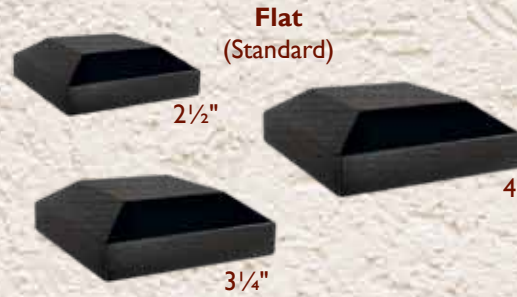

Trim Ring
All standard colors

3/4"

4"

3/4" x 3/4" x 108"

4" x 4" x 108"

6" x 6" x 108"

Post Brackets

2½", 3¼" and 4" newel posts can be purchased with mounting plates welded to the bottom for secure installations.

Cross Over Adapter
Enables standard toprail to be installed on top of newel posts.
Available in 3¼" and 2½" sizes.

Solar Light or Low Voltage Light
2½" or 4"
Black or Bronze or White

Post Cap Options

Newel Posts and Side Mount Brackets
Available in 2½", 3¼" and 4" posts.