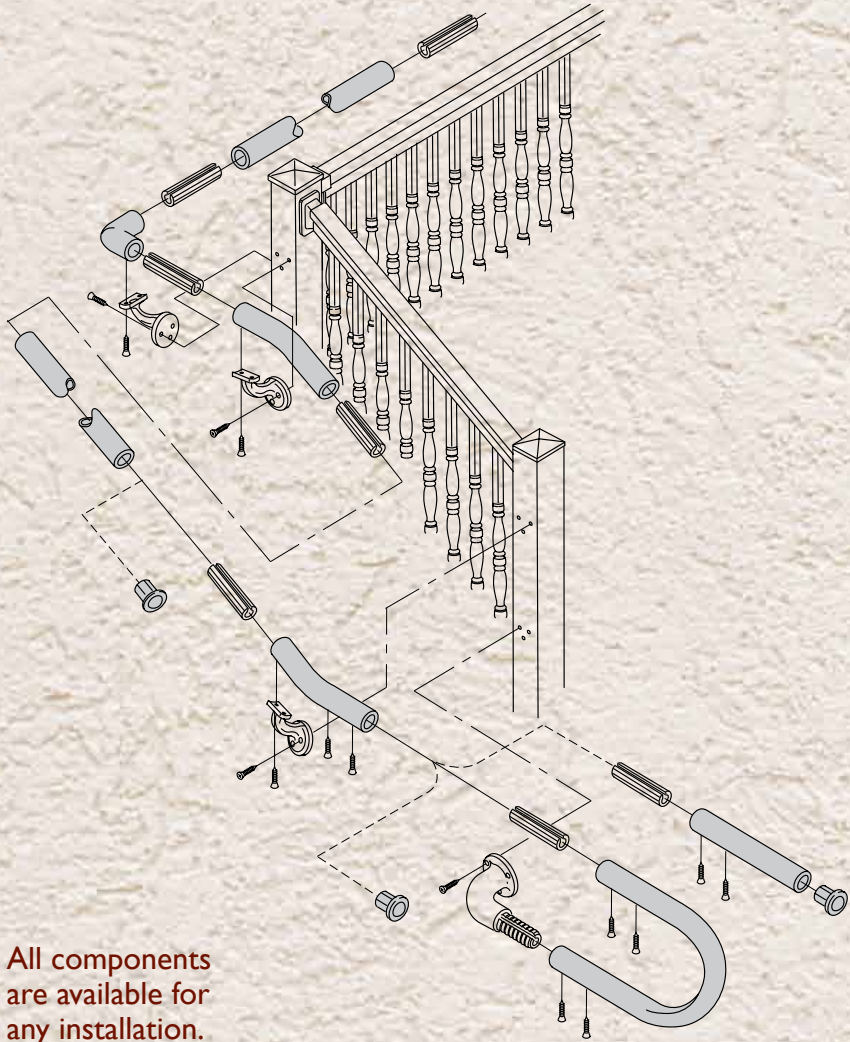

Straight Top & Bottom Brackets
set of 4 (2 each)

32° to 36° Step Top & Bottom Brackets
set of 4 (2 each)

22½° Top & Bottom Brackets
set of 4 (2 each)

45° Top & Bottom Bracket Adaptors
set of 4 (2 each)

Round Column Adaptor Kit
for 6"-8" round columns. Used with brackets that are supplied with sections.

Railing Section Support

Spray Paint Can
All standard colors

Swivel Top & Bottom Brackets
set of 4 (2 each)

Universal (Any Degree) Step Brackets
set of 4

Secondary Handrail

All components are available for any installation.

*Tioga
Black*

Secondary Handrail

ROUND & DECORATIVE HANDRAIL

1 1/2" Standard Mounting Bracket

5° Radius Elbow

34° Radius Elbow

90° Radius Elbow

1 1/2" Round Handrail
104" long

1 1/2" Connector

1 1/2" Outside Elbow

1 1/2" End Cap

6" Corner Mounting Bracket

1 1/2" Straight Wall Mount

1 1/2" 90° Return Bracket

"P" Loop Return

Decorative