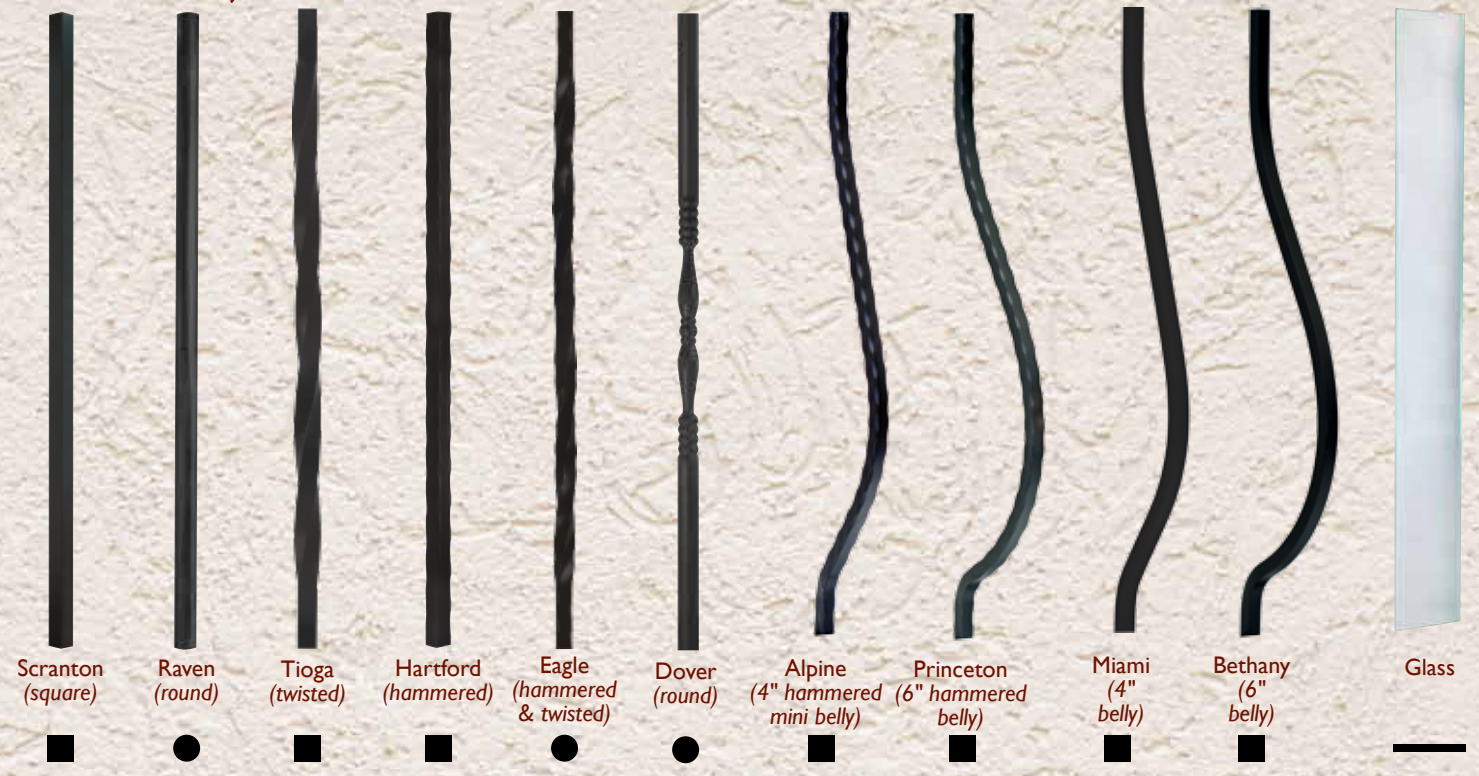

Lifetime
Warranty

INTRODUCING A NEW
ALUMINUM RAILING SYSTEM

Aluminum Railing Systems

Secondary Handrail

Strong, stylish and built to last.
 Made entirely in the U.S.A.

Baluster Options

Standard Colors

Special Order Colors

Design Accessories

- for 3/4" balusters.
- Mounting screws included
 - Available in all standard colors
 - Cast aluminum
 - Powder coated

Available in all standard colors

Railing Profiles

Unique full length PVC inserts in both the top and bottom rails allow a faster, "screwless" assembly and create a tight, quiet fit.