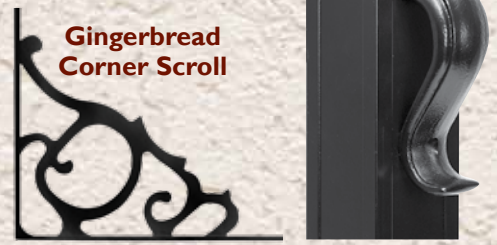

Design Accessories

- for 3/4" balusters.
- Mounting screws included
 - Available in all standard colors
 - Cast aluminum
 - Powder coated

Available in all standard colors

Railing Profiles

Unique full length PVC inserts in both the top and bottom rails allow a faster, "screwless" assembly and create a tight, quiet fit.